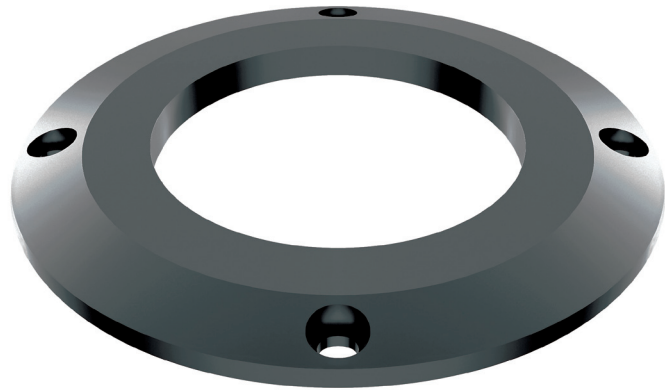

ACCES SPL Show **SERIES**
AFR 35

1. Supplied mounting ring for flush mount installations.
2. Anodized aluminium; for maximum damping.

AFR 35

A	51 mm (2 in.)
B	78,5 mm (3.1 in.)
C	88 mm (3.4 in.)
D	3 mm (0.1 in.)
E	5,5 mm (0.2 in.)

HOW TO MOUNT AFR