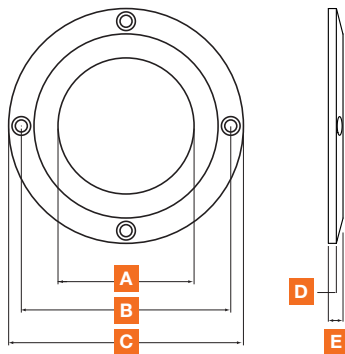

ACCES SPL Show **SERIES**
AFR 35

1. Supplied mounting ring for flush mount installations.
2. Anodized aluminium; for maximum damping.

AFR 35

A	51 mm (2 in.)
B	78,5 mm (3.1 in.)
C	88 mm (3.4 in.)
D	3 mm (0.1 in.)
E	5,5 mm (0.2 in.)